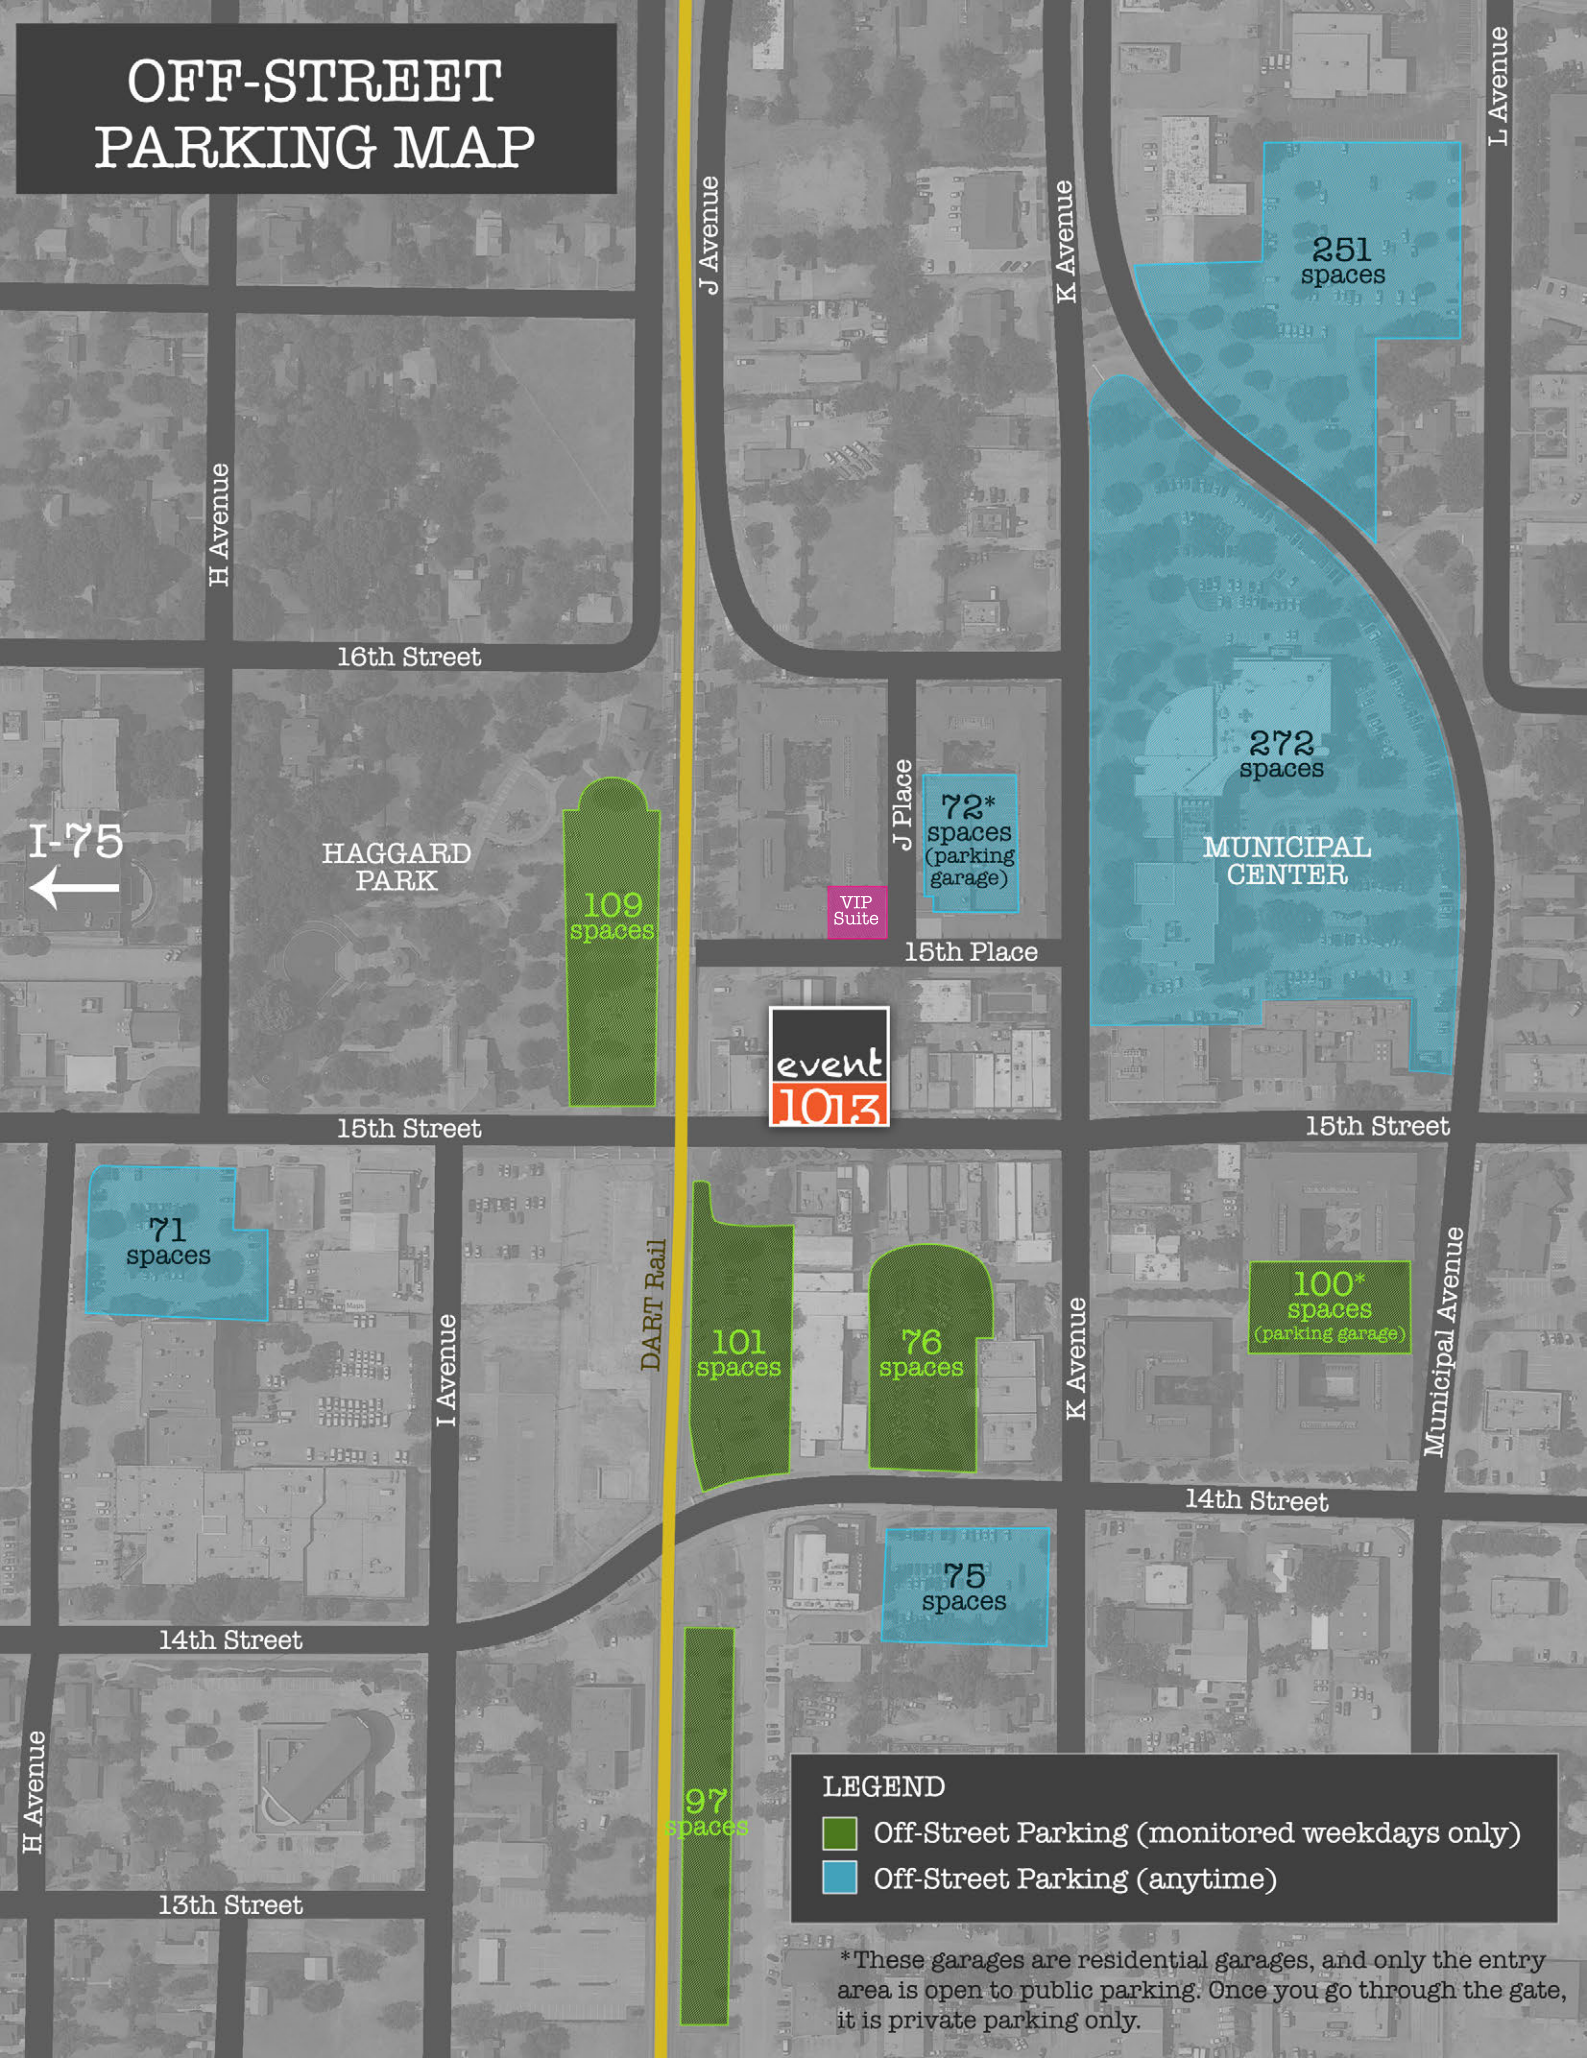

# OFF-STREET PARKING MAP

I-75  
←

H Avenue

16th Street

HAGGARD PARK

109 spaces

J Avenue

J Place

72\* spaces (parking garage)

VIP Suite

15th Place

event 1013

15th Street

MUNICIPAL CENTER

272 spaces

251 spaces

L Avenue

15th Street

71 spaces

101 spaces

76 spaces

100\* spaces (parking garage)

DART Rail

I Avenue

K Avenue

Municipal Avenue

14th Street

75 spaces

14th Street

H Avenue

97 spaces